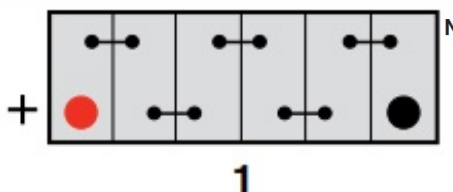

Technology

Flame Arrestor	✓
Technology	Ca/Ca
Separator	PE
Recommended Charge Rate	6A

Terminal Type

T1

Standard DIN Post

Cell Assembly Layout

Battery Hold-down

Data Sheet generated on 04/02/2020 - E&OE