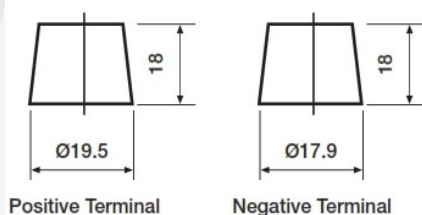

Yuasa Technical Data Sheet

Yuasa L35-115 - Leisure Batteries

Performance

Voltage	12V
Capacity (20-hour)	115Ah
Cold Cranking Amps (EN1)	750A

Dimensions

Length	350mm
Width	174mm
Height	224mm

Weights & Measures

Mean Weight with Acid	25.4kg
Acid Volume	4.9 litres

Container Features

Case Type	Euro Compact Low Kamina
Cell Layout	1
Hold Down	N
State of Charge Indicator	✓
Handles	✓
End Venting	✓
Lid Type	Central Venting

Technology

Flame Arrestor	✓
Technology	Ca/Ca
Separator	PE
Recommended Charge Rate	6A

Terminal Type

T1

Standard DIN Post

Cell Assembly Layout

Battery Hold-down

Data Sheet generated on 04/02/2020 - E&OE