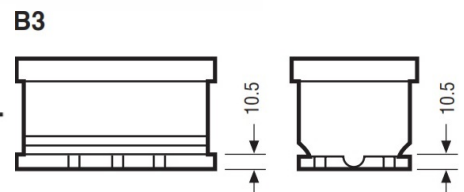

Battery Hold-down

Data Sheet generated on 06/01/2020 - E&OE