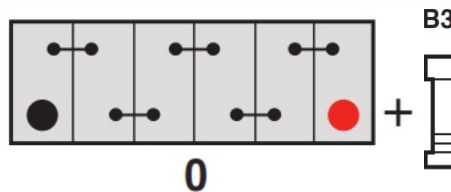

Cell Assembly Layout