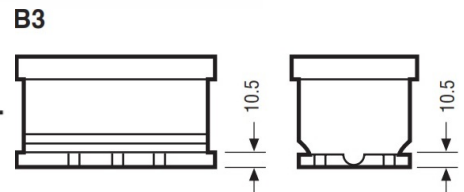

Weights & Measures

Mean Weight with Acid	17.6kg
-----------------------	--------

Container Features

Case Type	LB3 DIN EFB
Hold Down	B3
State of Charge Indicator	✓
Handles	✓
End Venting	✓
Lid Type	SMF Double Lid

Cell Assembly Layout

Battery Hold-down

Data Sheet generated on 06/01/2020 - E&OE