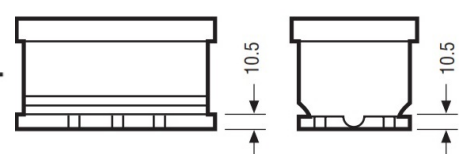

Weights & Measures

Mean Weight with Acid	19.8kg
-----------------------	--------

Container Features

Case Type	LB4 DIN EFB
Hold Down	B3
State of Charge Indicator	✓
Handles	✓
End Venting	✓
Lid Type	SMF Double Lid

Cell Assembly Layout

0

Battery Hold-down

B3

Data Sheet generated on 06/01/2020 - E&OE