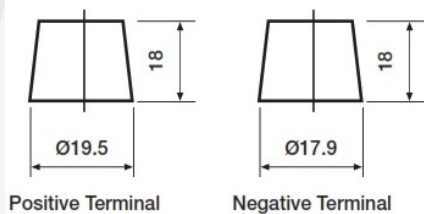

Weights & Measures

Mean Weight with Acid	22.5kg
Acid Volume	5.2 litres

Container Features

Case Type	D31 JIS EFB (T110)
Hold Down	N
Lid Type	Raised Plug

Technology

Flame Arrestor Technology	✓
Separator	Ca/Ca
Recommended Charge Rate	PE
Performance Marking	4A
	W3-C2-V3-M1

Terminal Type

T1

Standard DIN Post

Positive Terminal

Negative Terminal

Cell Assembly Layout

Battery Hold-down

Data Sheet generated on 06/01/2020 - E&OE